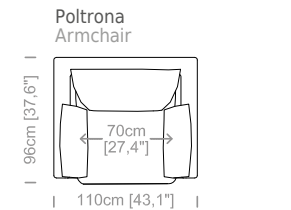

**Dimensioni:** essendo divani prodotti con imbottiture elastiche, le misure di ingombro possono variare entro i limiti compresi tra +/- 3 cm.

**Structure:** in solid fir, plywood, wood agglomerate and fiber, completely covered by resin-treated fabric.

**Suspensions:** elastic belts.

**Feet:** antislip steel feet, available in polished chromed or black chromed finish, height 5,5" Other types of feet are available.

**Cover:** completely removable in fabric, microfiber and artificial leather. Available in real leather (removable cushions covers).

**Dimensions:** the sofas are made with supple, elastic upholstery and padding, therefore sizes may vary by up to +/- 3 cm.

Le misure sono espresse in centimetri e [pollici]  
All dimensions are in centimeters and [inches]