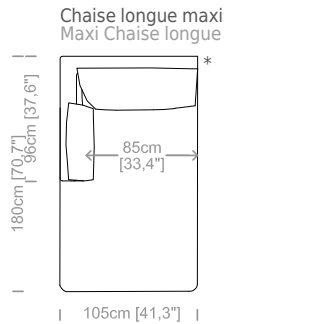

**Dimensioni:** essendo divani prodotti con imbottiture elastiche, le misure di ingombro possono variare entro i limiti compresi tra +/- 3 cm.

**Structure:** in solid fir, plywood, wood agglomerate and fiber, completely covered by resin-treated fabric.

**Suspensions:** elastic belts.

**Feet:** antislip steel feet, available in polished chromed or black chromed finish, height 5,5" Other types of feet are available.

**Cover:** completely removable in fabric, microfiber and artificial leather. Available in real leather (removable cushions covers).

**Dimensions:** the sofas are made with supple, elastic upholstery and padding, therefore sizes may vary by up to +/- 3 cm.

Le misure sono espresse in centimetri e [pollici]  
All dimensions are in centimeters and [inches]