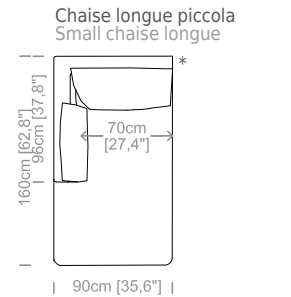

**Dimensioni:** essendo divani prodotti con imbottiture elastiche, le misure di ingombro possono variare entro i limiti compresi tra +/- 3 cm.

**Structure:** in solid fir, plywood, wood agglomerate and fiber, completely covered by resin-treated fabric.

**Suspensions:** elastic belts.

**Feet:** antislip steel feet, available in polished chromed or black chromed finish, height 5,5" Other types of feet are available.

**Cover:** completely removable in fabric, microfiber and artificial leather. Available in real leather (removable cushions covers).

**Dimensions:** the sofas are made with supple, elastic upholstery and padding, therefore sizes may vary by up to +/- 3 cm.

Le misure sono espresse in centimetri e [pollici]  
All dimensions are in centimeters and [inches]